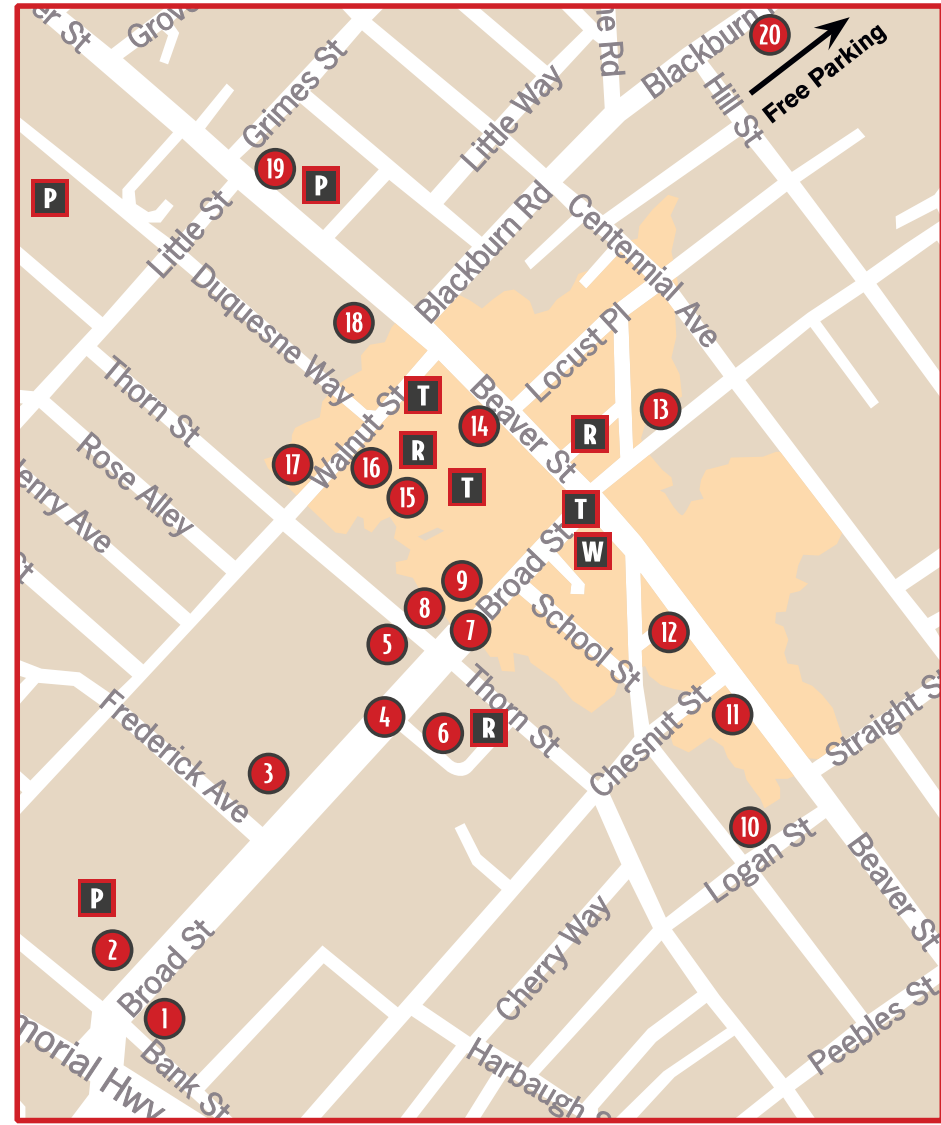

presented by

EVENT MAP

- 1 Holiday mART – Sweetwater Center for the Arts
- 2 Living Nativity, Carols, Refreshments – St. James Church
- 3 Hot Cocoa in Henning Café – St. Stephens Church
- 4 Candy Cane Island – Sewickley Academy 
- 5 Santa Booth – United Methodist Church
- 6 Kids' Crafts, Music, Karaoke – Sewickley Public Library
- 7 Broad Street Stage
- 8 Giveaway – Steel City Pediatric Dentistry 
- 9 Frozen Characters – Lindsay Brown State Farm 
- 10 Soup to Go, Crafts, Hot Drinks – St. Paul's Lutheran Church
- 11 Carriage Rides – F.N.B.
- 12 Ice Sculpting Contest – Stenach Group / Remax  
 Located at Orr's Jewelers 
- 13 Open House with Refreshments – Piatt Sotheby's 
- 14 Hot Cocoa – Big Springs Spirits
- 15 Caricaturist, Community Tables, Live Music – Tull Family Theater
- 16 Youth Stage
- 17 Soup for the Soul – St. Matthew AME Zion Church
- 18 Santa and His Elves – Sweet Market
- 19 Hot Cocoa, Water, Giveaways – Lighthouse Baptist Church 
- 20 Free Garage Parking – Heritage Valley Health System 

T Food and Drink Trucks	W Wolcott Park – Holiday Displays
R Restrooms: Hegner Way, Tull Family Theater, Sewickley Public Library	P Parking – HVHS Blackburn Garage, Upper YMCA Lot, St. James, Lighthouse Baptist Church, Sewickley Presbyterian Church