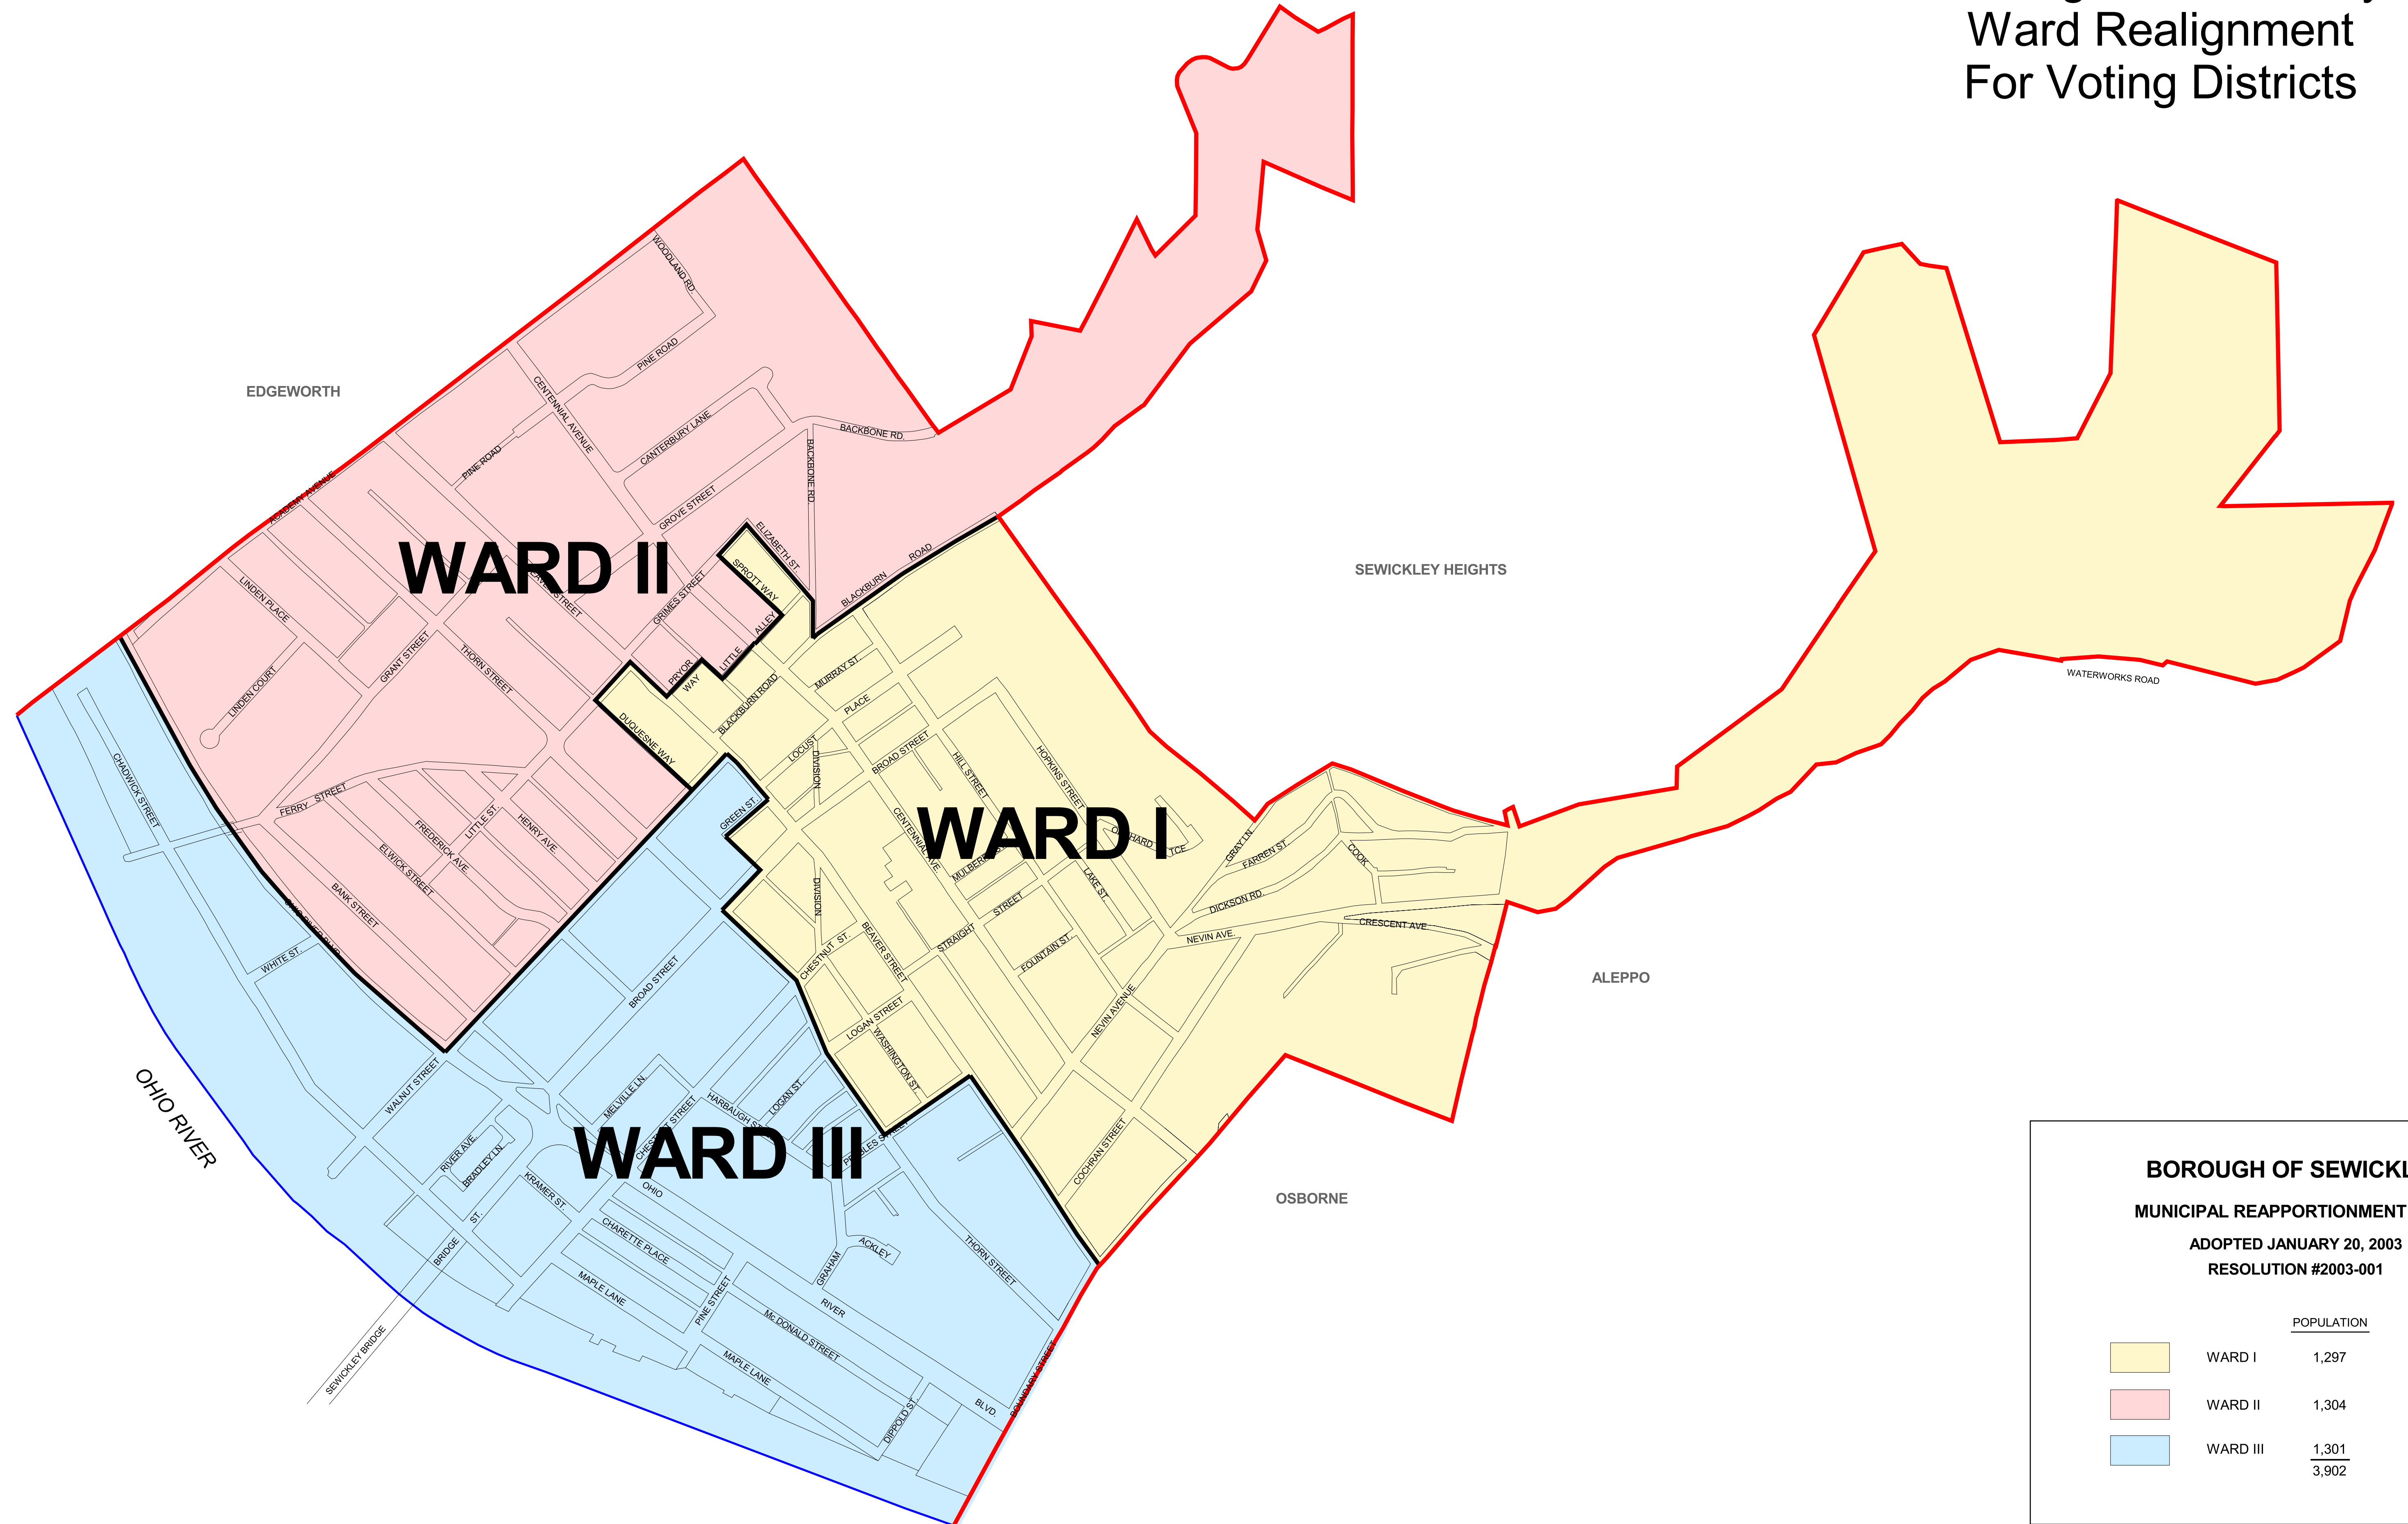

Borough of Sewickley Ward Realignment For Voting Districts

BOROUGH OF SEWICKLEY
MUNICIPAL REAPPORTIONMENT PLAN
 ADOPTED JANUARY 20, 2003
 RESOLUTION #2003-001

		POPULATION
	WARD I	1,297
	WARD II	1,304
	WARD III	<u>1,301</u> 3,902